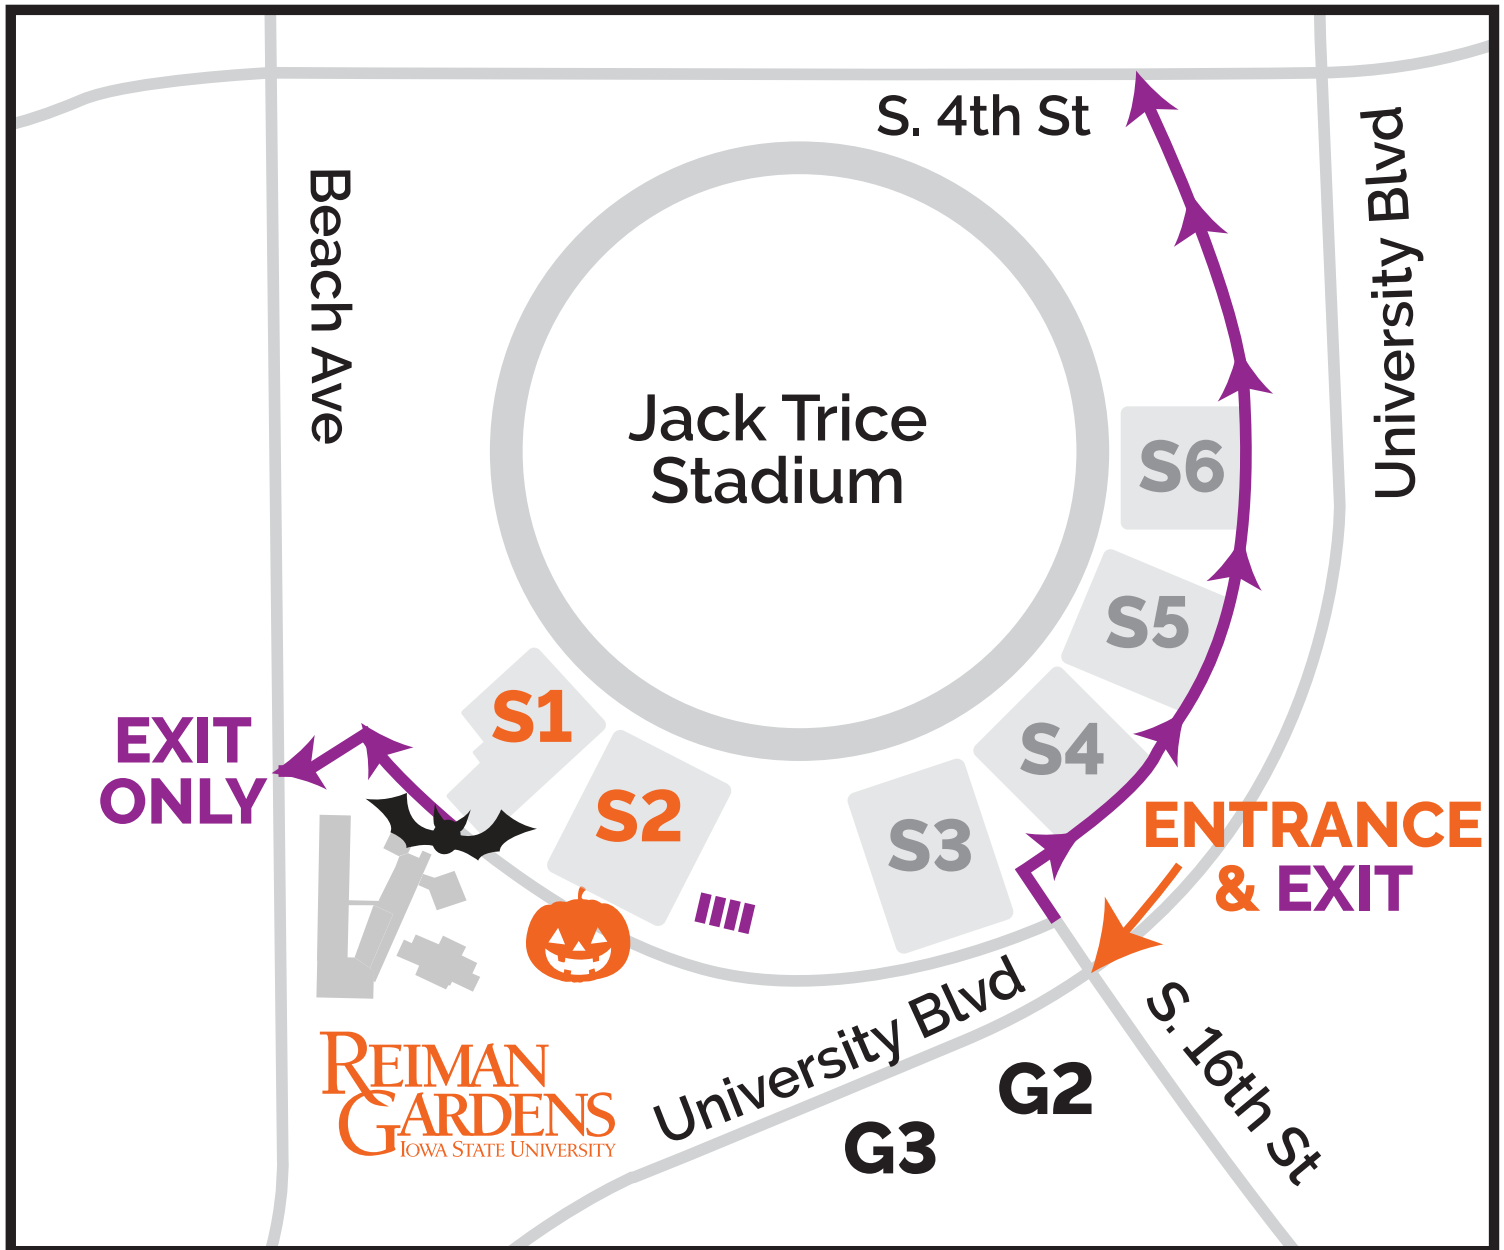

# Entrance, Exit & Parking Map

**S1 & S2:** Limited Parking Available on a First Come Basis

**G2, G3:** Additional Lighted Parking\*

\*Limited Additional Spots May Be Available in Lots S3, S4, S5 & S6

**Entrance to Spirits in the Gardens (Reiman Gardens' East Gate)**

**Exit from Spirits in the Gardens (Exit through Main Building)**

**Alternate Exit Routes (to help with traffic flow)**

ISU Porta-Potties are located near the small building between lots S2 and S3 for use **BEFORE** entering the event. Restrooms are also available inside Reiman Gardens **AFTER** you have checked in for the event.