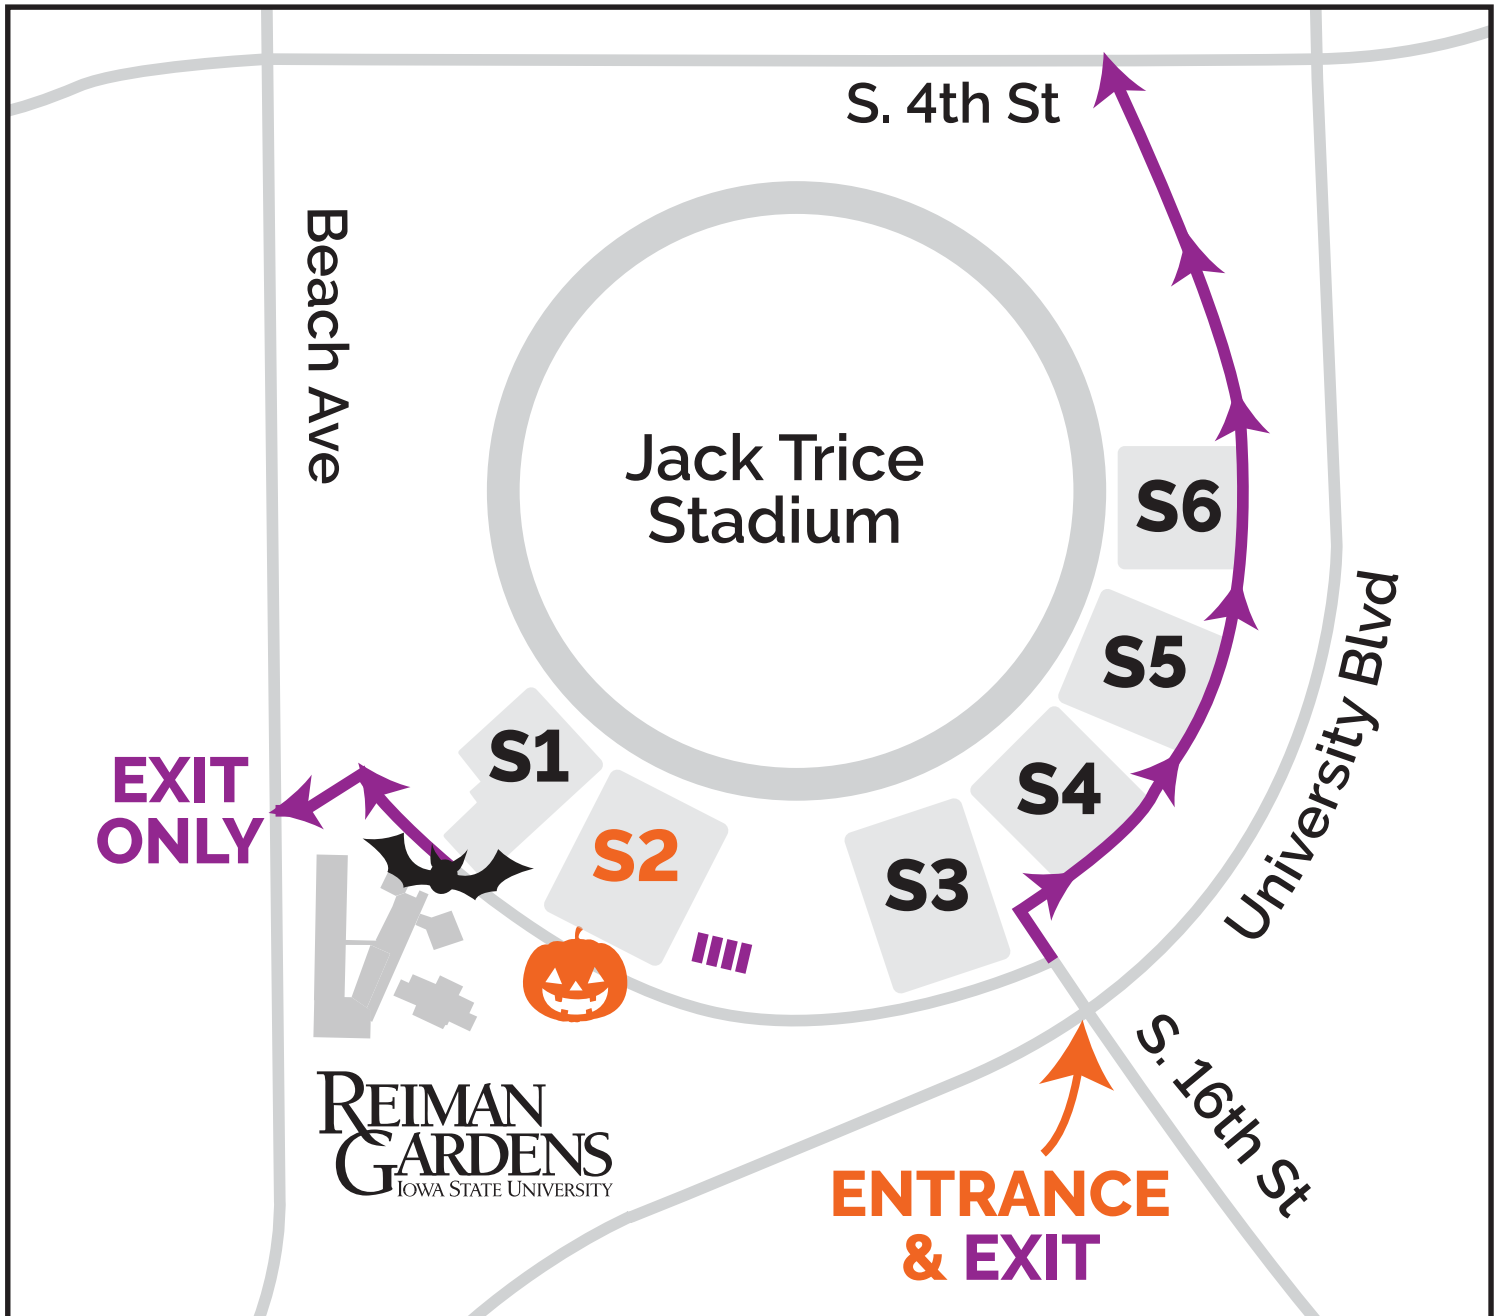

Entrance, Exit & Parking Map

S2: Preferred Parking Lot

S1, S3, S4, S5, S6: Additional Parking

Entrance to Spirits in the Gardens (Reiman Gardens' East Gate)

Exit from Spirits in the Gardens (Exit through Main Building)

Alternate Exit Routes (to help with traffic flow)

ISU Porta-Potties are located near the small building between lots S2 and S3 for use **BEFORE** entering the event. Restrooms are also available inside Reiman Gardens **AFTER** you have checked in for the event.